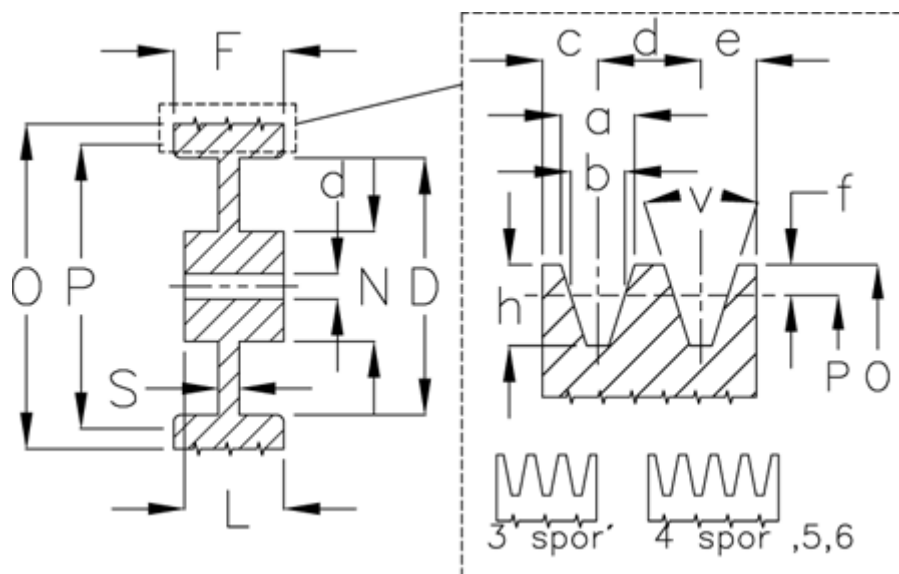

Article number: 60410230006

Description: V-belt pulley, no bore C 300/6

Measures

D	= 243	S	= 25
d	= 25	Type	= C
F	= 161.5		
L	= 100		
N	= 104		
Number of ribs	= 6		
O	= 309.6		
P	= 300		